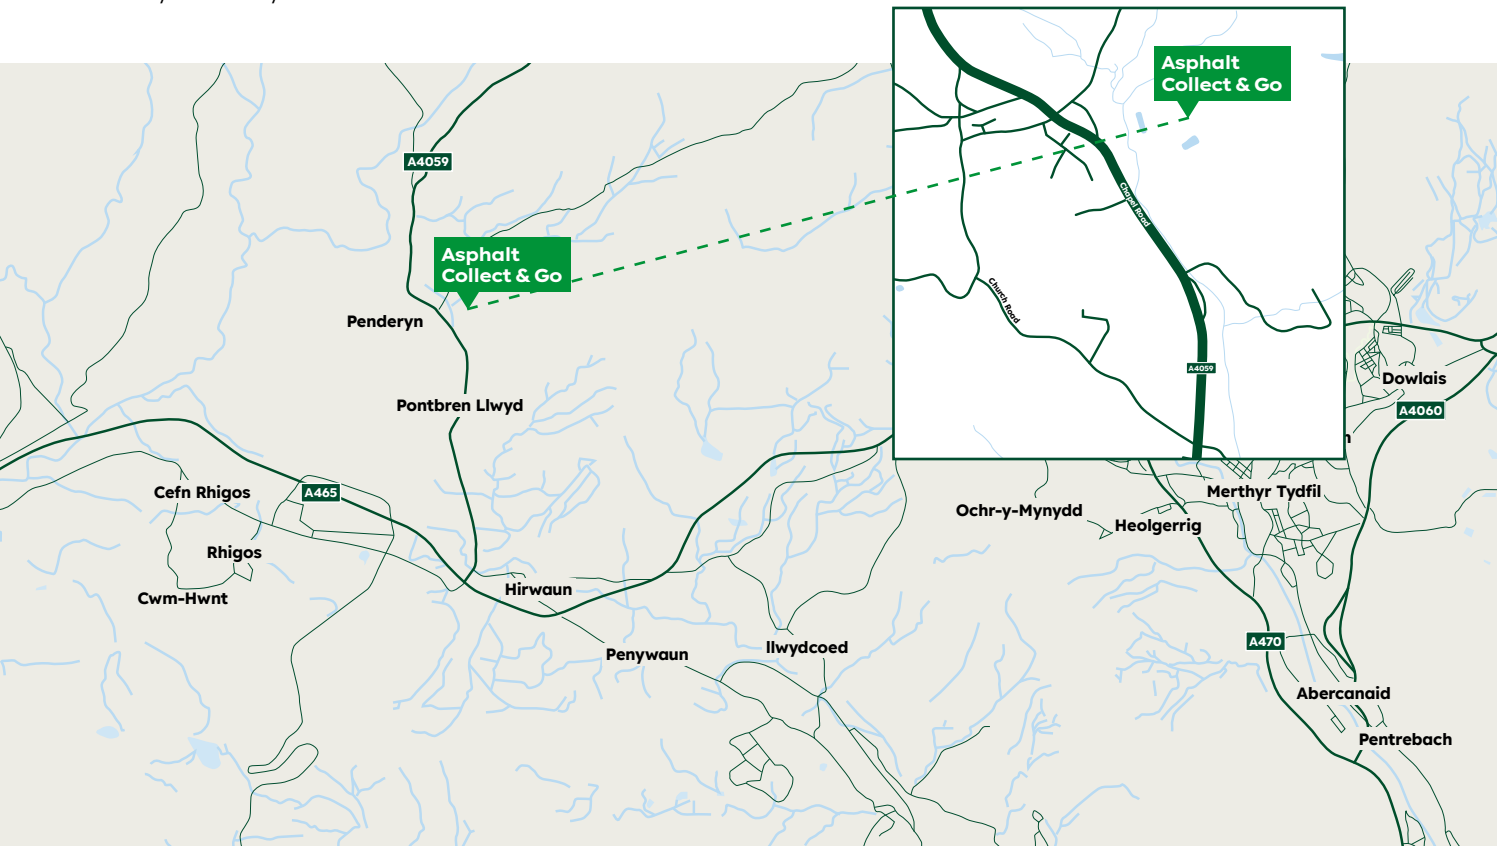

Penderyn Asphalt Plant

Site address

Heidelberg Materials UK Asphalt and Contracting,
Penderyn, Aberdare, Glamorgan CF44 0TX

Contact us

To obtain a quote or place an order call:

0330 123 0764 (option 2)

To speak to your local Asphalt Sales Manager,
Sarah Lancaster call **07971 691 982** or email
sarah.lancaster@heidelbergmaterials.com

Opening times

Priority collect time slots 7am – 8am, daily
Monday to Friday 7am – 8am
Saturday & Sunday 6am – 11am

Payment options

- Account
- Credit or debit card on placement of order
  by calling **0330 123 0764 (option 2)**

Site facilities

- Toilet facilities on site